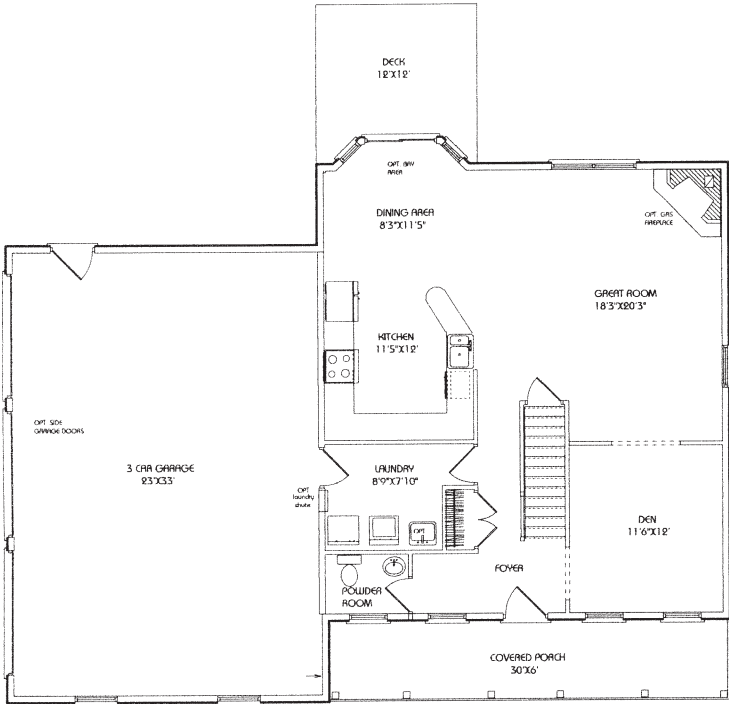

Hickory

2040 sq. ft.
 344 sq. ft. opt bonus room

1st floor

2nd floor

The "Hickory" available with a side-entered, 3 car garage only, which is included in the base price.

S. Gerald Musser, Builder